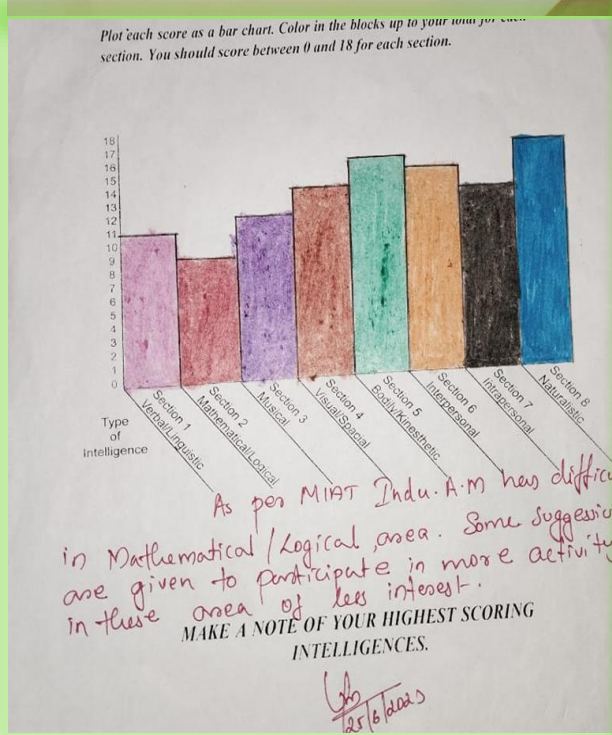

PATTOM THANUPILLAI MEMORIAL COLLEGE OF EDUCATION

Maruthoorakonam, Kottukal P.O., Balaramapuram, Thiruvananthapuram, Kerala - 695501

Phone : 0471-2267420

(Recognised by : NCTE and Affiliated to Kerala University)