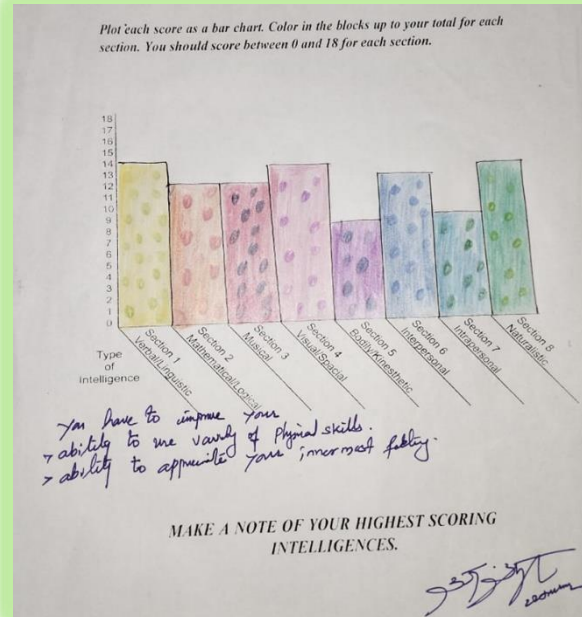

PATTOM THANUPILLAI MEMORIAL COLLEGE OF EDUCATION

Maruthoorakonam, Kottukal P.O., Balaramapuram, Thiruvananthapuram, Kerala - 695501

Phone : 0471-2267420

(Recognised by : NCTE and Affiliated to Kerala University)