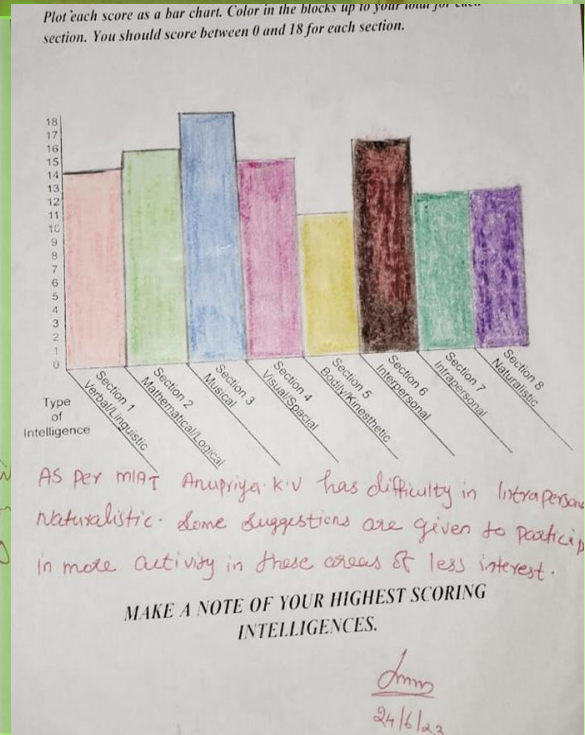

PATTOM THANUPILLAI MEMORIAL COLLEGE OF EDUCATION

Maruthoorakonam, Kottukal P.O., Balaramapuram, Thiruvananthapuram, Kerala - 695501

Phone : 0471-2267420

(Recognised by : NCTE and Affiliated to Kerala University)