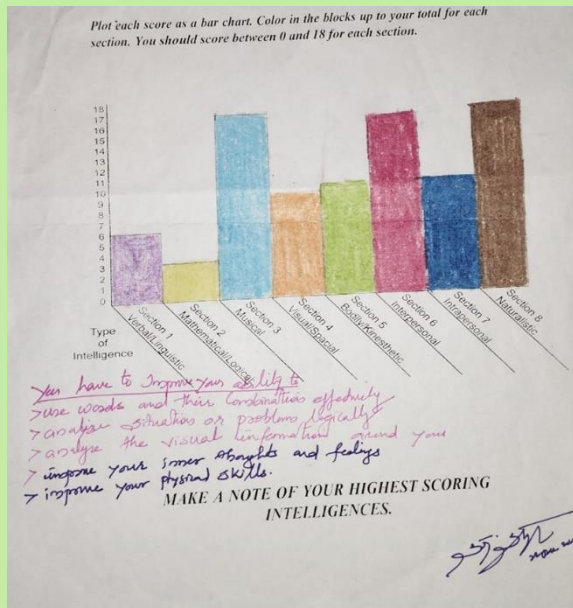

PATTOM THANUPILLAI MEMORIAL COLLEGE OF EDUCATION

Maruthoorakonam, Kottukal P.O., Balaramapuram, Thiruvananthapuram, Kerala - 695501

Phone : 0471-2267420

(Recognised by : NCTE and Affiliated to Kerala University)